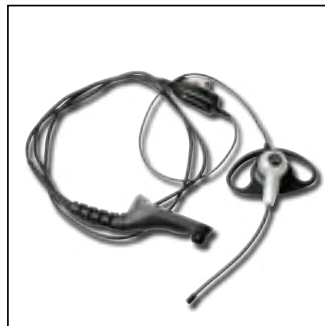

Headsets and Ear Pieces

Light Weight Temple Transducer Headset
PMLN5101

IMPRES Lightweight Headset
Singlemuff, Adjustable, with Boom
Microphone and In-line PTT
RMN5058

Ultra-Light Headset with Boom
Microphone and In-line vox/PTT Switch
PMLN5102

1 Wire Surveillance Kit - Black
RLN5878
(Beige RLN5879)

IMPRES 2 Wire Surveillance Kit - Black
RLN5880
(Beige RLN5881)

IMPRES 3 Wire Surveillance Kit with
Acoustic Tube - Black
PMLN5111
(Beige PMLN5112)

Receive-only Remote Speaker
Microphone (black earpiece with
quick release acoustic tube)
RLN4941

Discreet Wireless Ear Piece
RLN4922

D Style Ear Piece with Boom
Microphone and In-line PTT
PMLN5096

MOTOROLA