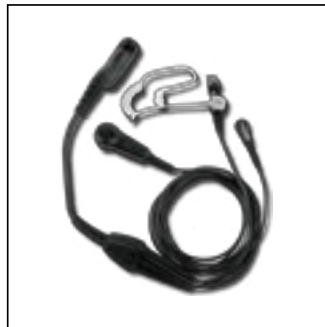

IMPRES 3 Wire Surveillance Kit with
Acoustic Tube - Black
PMLN5111
(Beige PMLN5112)