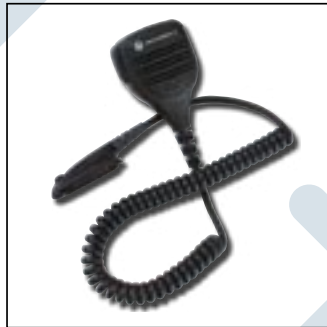

IMPRES Single Unit Charger
PMLN5199

Travel Charger
RLN4883

Microphones

Wind Porting IP57 Remote Speaker
Microphone
PMMN4027

Wind Porting IP54 Remote Speaker
Microphone with 3.5mm Rx Jack
PMMN4021

Noise Cancelling Remote Speaker
Microphone with 3.5mm Rx Jack
PMMN4039

A selected range of accessories for GP328/338, GP329/339, PTX700/760/780, MTX900/960, ATS2500 (cont.)

Headsets and Ear Pieces

Wire Black Receive-only Flexible Earloop Headset
ENMN4013

Receive-only Remote Speaker Microphone (black ear piece with quick release acoustic tube)
RLN4941