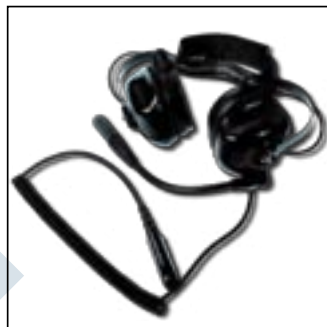

Heavy Duty Headset
AZRMN4020